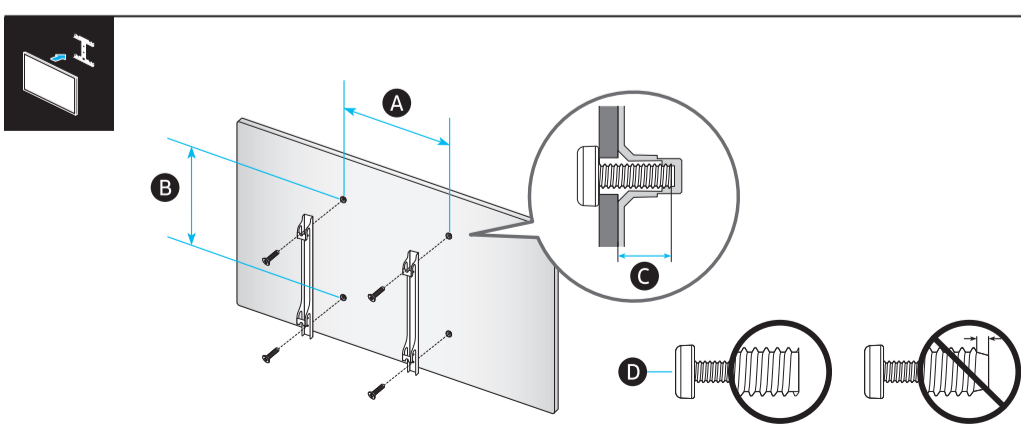

USB	USB ↔	OPTICAL	
ARC	HDMI (eARC)	LAN	
HDMI		ANTENNA	

	A	B	C	D	E	F	G	H
98QN9*D	86.0 inches (2185.1 mm)	49.2 inches (1249.3 mm)	1.2 inches (31.1 mm)	51.4 inches (1305.9 mm)	14.4 inches (364.9 mm)	97.5 inches (247 cm)	135.4 lbs (61.4 kg)	155.6 lbs (70.6 kg)
98QND9*	(2185.1 mm)	(1249.3 mm)	(31.1 mm)	(1305.9 mm)	(364.9 mm)	(247 cm)	(61.4 kg)	(70.6 kg)
	(218.51 cm)	(124.93 cm)	(3.11 cm)	(130.59 cm)	(36.49 cm)	(247 cm)	(61.4 kr)	(70.6 kr)

*: 0-9, A-Z

	VESA A x B (mm)	C (mm)	D x 4
98QN9*D	600 x 400	11-13	M8
98QND9*	600 x 400	11-13	M8

*: 0-9, A-Z