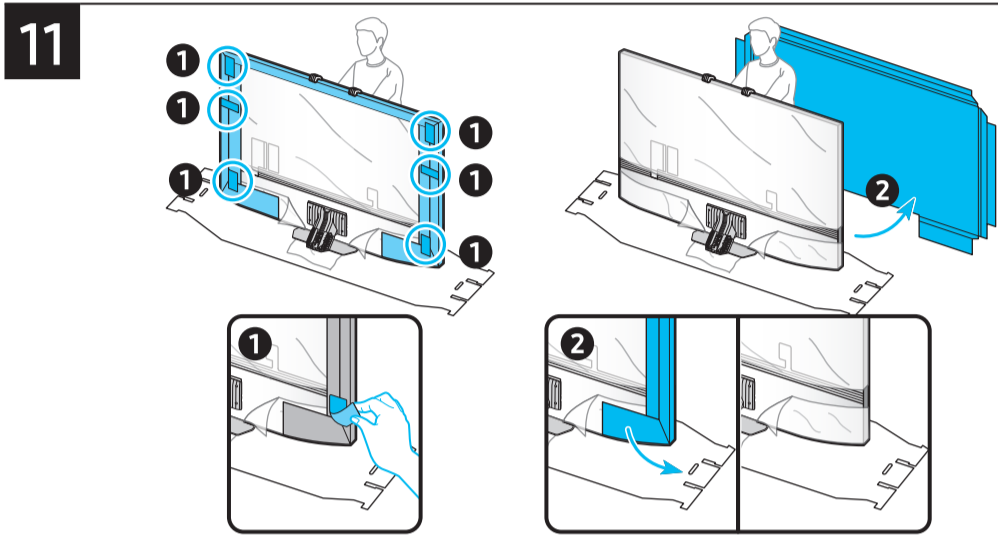

USB	USB ↔	OPTICAL	
ARC	HDMI (eARC)	LAN	
HDMI		ANTENNA	

	A	B	C	D	E	F	G	H
98QN9*D	86.0 inches (2185.1 mm)	49.2 inches (1249.3 mm)	1.2 inches (31.1 mm)	51.4 inches (1305.9 mm)	14.4 inches (364.9 mm)	97.5 inches (247 cm)	135.4 lbs (61.4 kg)	155.6 lbs (70.6 kg)
98QND9*	(2185.1 mm)	(1249.3 mm)	(31.1 mm)	(1305.9 mm)	(364.9 mm)	(247 cm)	(61.4 kg)	(70.6 kg)
	(218.51 cm)	(124.93 cm)	(3.11 cm)	(130.59 cm)	(36.49 cm)	(247 cm)	(61.4 kr)	(70.6 kr)