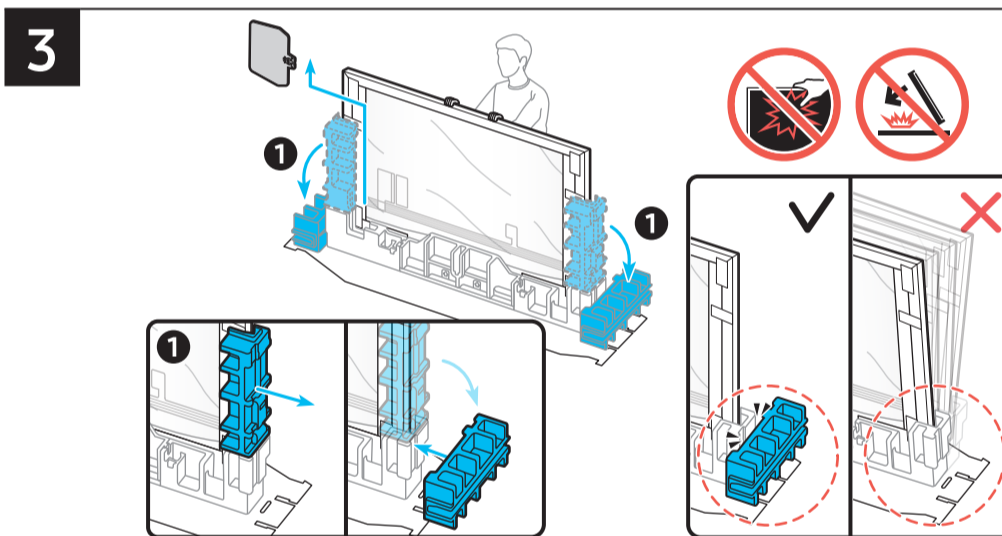

USB	USB ↔	OPTICAL	
ARC	HDMI (eARC)	LAN	
HDMI		ANTENNA	

	A	B	C	D	E	F	G	H
98QN9*D	86.0 inches (2185.1 mm)	49.2 inches (1249.3 mm)	1.2 inches (31.1 mm)	51.4 inches (1305.9 mm)	14.4 inches (364.9 mm)	97.5 inches (247 cm)	135.4 lbs (61.4 kg)	155.6 lbs (70.6 kg)
98QND9*	(2185.1 mm)	(1249.3 mm)	(31.1 mm)	(1305.9 mm)	(364.9 mm)	(247 cm)	(61.4 kg)	(70.6 kg)
	(218.51 cm)	(124.93 cm)	(3.11 cm)	(130.59 cm)	(36.49 cm)	(247 cm)	(61.4 kr)	(70.6 kr)