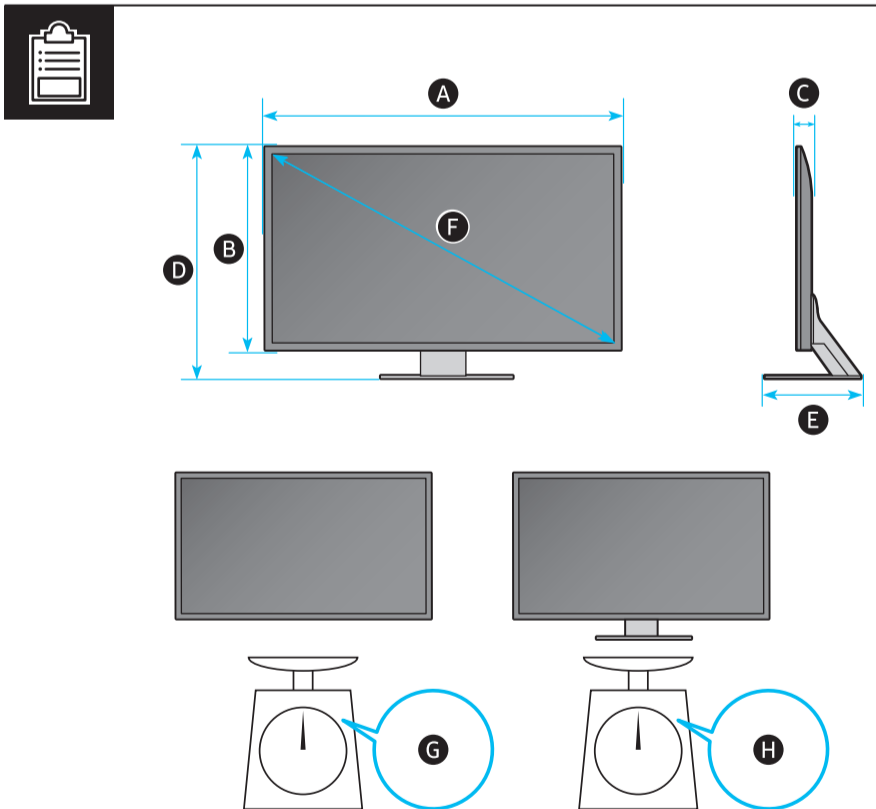

USB	USB ↔	OPTICAL	
ARC	HDMI (eARC)	LAN	
HDMI		ANTENNA	

	A	B	C	D	E	F	G	H
98QN9*D	86.0 inches (2185.1 mm)	49.2 inches (1249.3 mm)	1.2 inches (31.1 mm)	51.4 inches (1305.9 mm)	14.4 inches (364.9 mm)	97.5 inches (247 cm)	135.4 lbs (61.4 kg)	155.6 lbs (70.6 kg)
98QND9*	(2185.1 mm)	(1249.3 mm)	(31.1 mm)	(1305.9 mm)	(364.9 mm)	(247 cm)	(61.4 kg)	(70.6 kg)
	(218.51 cm)	(124.93 cm)	(3.11 cm)	(130.59 cm)	(36.49 cm)	(247 cm)	(61.4 kr)	(70.6 kr)