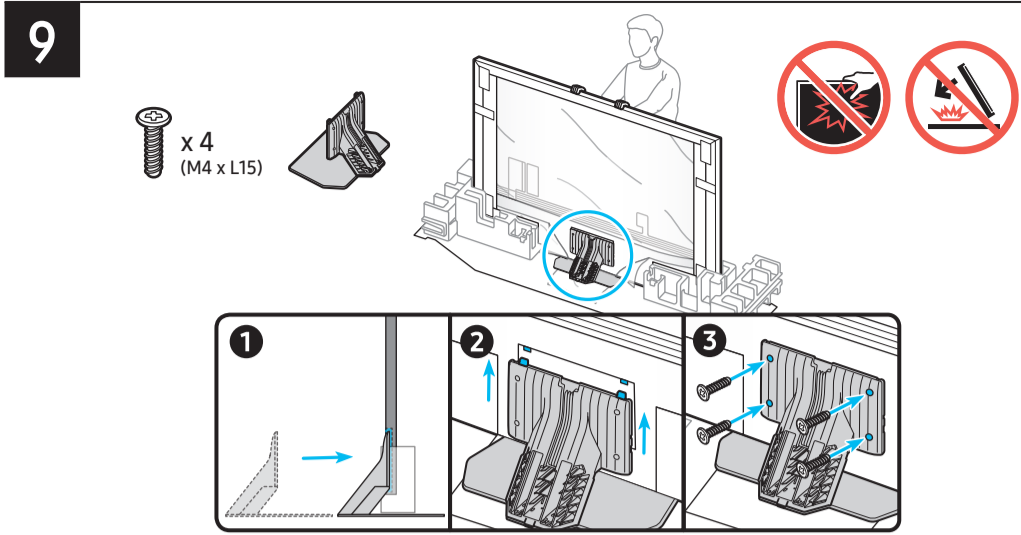

USB	USB ↔	OPTICAL	
ARC	HDMI (eARC)	LAN	
HDMI		ANTENNA	

	A	B	C	D	E	F	G	H
98QN9*D	86.0 inches (2185.1 mm)	49.2 inches (1249.3 mm)	1.2 inches (31.1 mm)	51.4 inches (1305.9 mm)	14.4 inches (364.9 mm)	97.5 inches (247 cm)	135.4 lbs (61.4 kg)	155.6 lbs (70.6 kg)
98QND9*	(2185.1 mm)	(1249.3 mm)	(31.1 mm)	(1305.9 mm)	(364.9 mm)	(247 cm)	(61.4 kg)	(70.6 kg)
	(218.51 cm)	(124.93 cm)	(3.11 cm)	(130.59 cm)	(36.49 cm)	(247 cm)	(61.4 kr)	(70.6 kr)