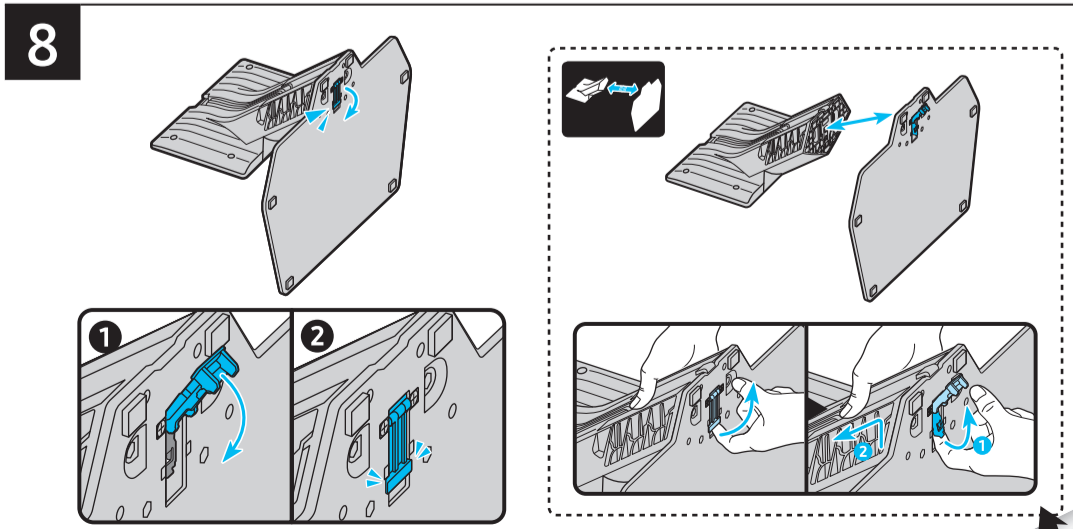

USB	USB ↔	OPTICAL	
ARC	HDMI (eARC)	LAN	
HDMI		ANTENNA	

	A	B	C	D	E	F	G	H
98QN9*D	86.0 inches (2185.1 mm)	49.2 inches (1249.3 mm)	1.2 inches (31.1 mm)	51.4 inches (1305.9 mm)	14.4 inches (364.9 mm)	97.5 inches (247 cm)	135.4 lbs (61.4 kg)	155.6 lbs (70.6 kg)
98QND9*	(2185.1 mm)	(1249.3 mm)	(31.1 mm)	(1305.9 mm)	(364.9 mm)	(247 cm)	(61.4 kg)	(70.6 kg)
	(218.51 cm)	(124.93 cm)	(3.11 cm)	(130.59 cm)	(36.49 cm)	(247 cm)	(61.4 kr)	(70.6 kr)