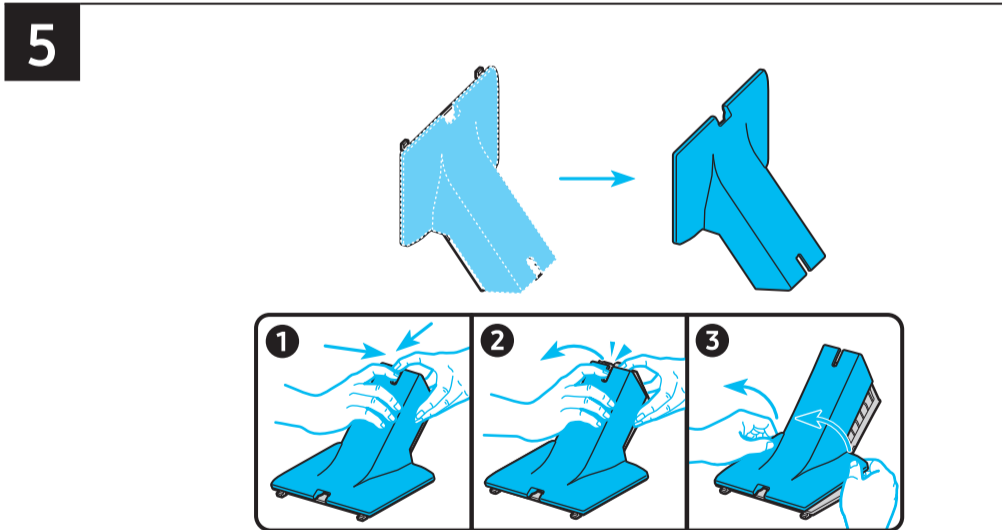

USB	USB ↔	OPTICAL	
ARC	HDMI (eARC)	LAN	
HDMI		ANTENNA	

	A	B	C	D	E	F	G	H
98QN9*D	86.0 inches (2185.1 mm)	49.2 inches (1249.3 mm)	1.2 inches (31.1 mm)	51.4 inches (1305.9 mm)	14.4 inches (364.9 mm)	97.5 inches (247 cm)	135.4 lbs (61.4 kg)	155.6 lbs (70.6 kg)
98QND9*	(2185.1 mm)	(1249.3 mm)	(31.1 mm)	(1305.9 mm)	(364.9 mm)	(247 cm)	(61.4 kg)	(70.6 kg)
	(218.51 cm)	(124.93 cm)	(3.11 cm)	(130.59 cm)	(36.49 cm)	(247 cm)	(61.4 kr)	(70.6 kr)