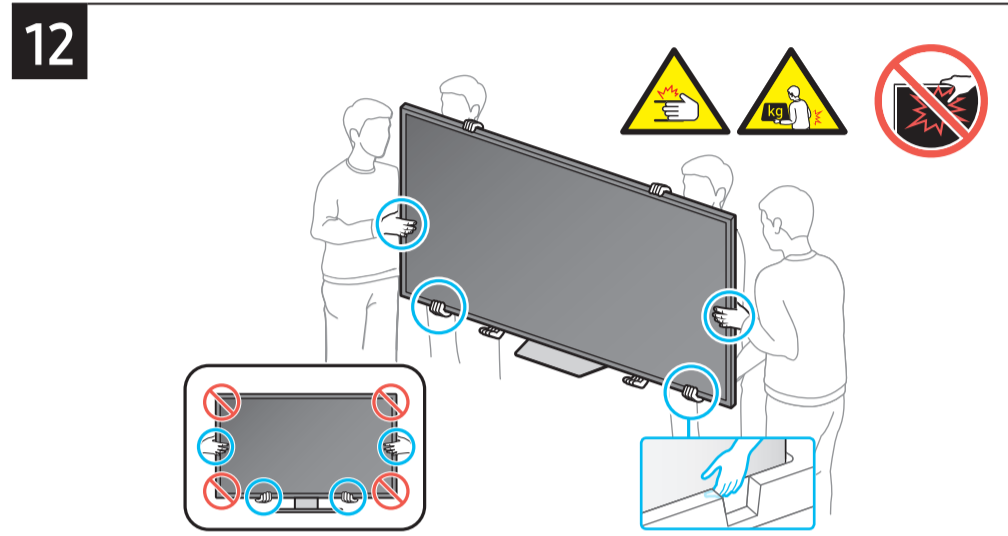

USB	USB ↔	OPTICAL	
ARC	HDMI (eARC)	LAN	
HDMI		ANTENNA	

	A	B	C	D	E	F	G	H
98QN9*D	86.0 inches (2185.1 mm)	49.2 inches (1249.3 mm)	1.2 inches (31.1 mm)	51.4 inches (1305.9 mm)	14.4 inches (364.9 mm)	97.5 inches (247 cm)	135.4 lbs (61.4 kg)	155.6 lbs (70.6 kg)
98QND9*	(2185.1 mm)	(1249.3 mm)	(31.1 mm)	(1305.9 mm)	(364.9 mm)	(247 cm)	(61.4 kg)	(70.6 kg)
	(218.51 cm)	(124.93 cm)	(3.11 cm)	(130.59 cm)	(36.49 cm)	(247 cm)	(61.4 kr)	(70.6 kr)