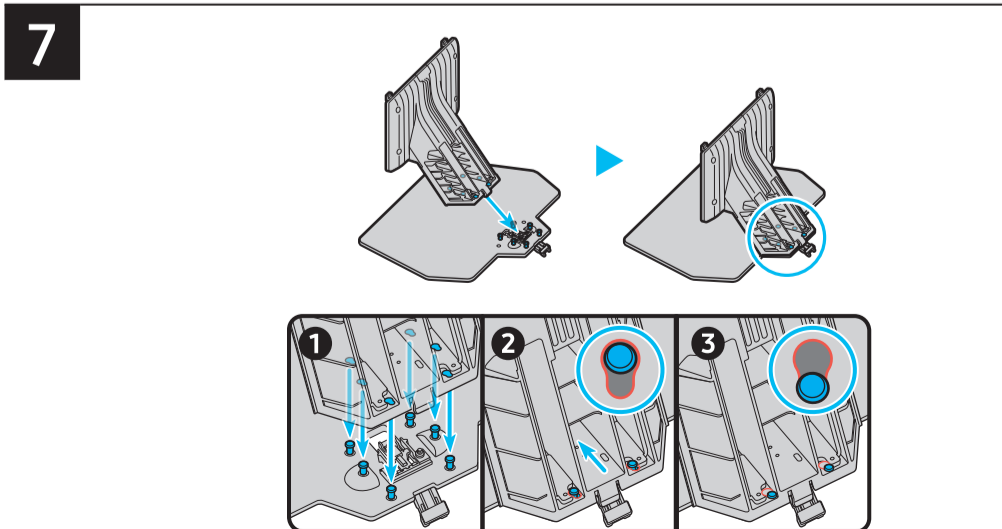

USB	USB ↔	OPTICAL	
ARC	HDMI (eARC)	LAN	
HDMI		ANTENNA	

	A	B	C	D	E	F	G	H
98QN9*D	86.0 inches (2185.1 mm)	49.2 inches (1249.3 mm)	1.2 inches (31.1 mm)	51.4 inches (1305.9 mm)	14.4 inches (364.9 mm)	97.5 inches (247 cm)	135.4 lbs (61.4 kg)	155.6 lbs (70.6 kg)
98QND9*	(2185.1 mm)	(1249.3 mm)	(31.1 mm)	(1305.9 mm)	(364.9 mm)	(247 cm)	(61.4 kg)	(70.6 kg)
	(218.51 cm)	(124.93 cm)	(3.11 cm)	(130.59 cm)	(36.49 cm)	(247 cm)	(61.4 kr)	(70.6 kr)