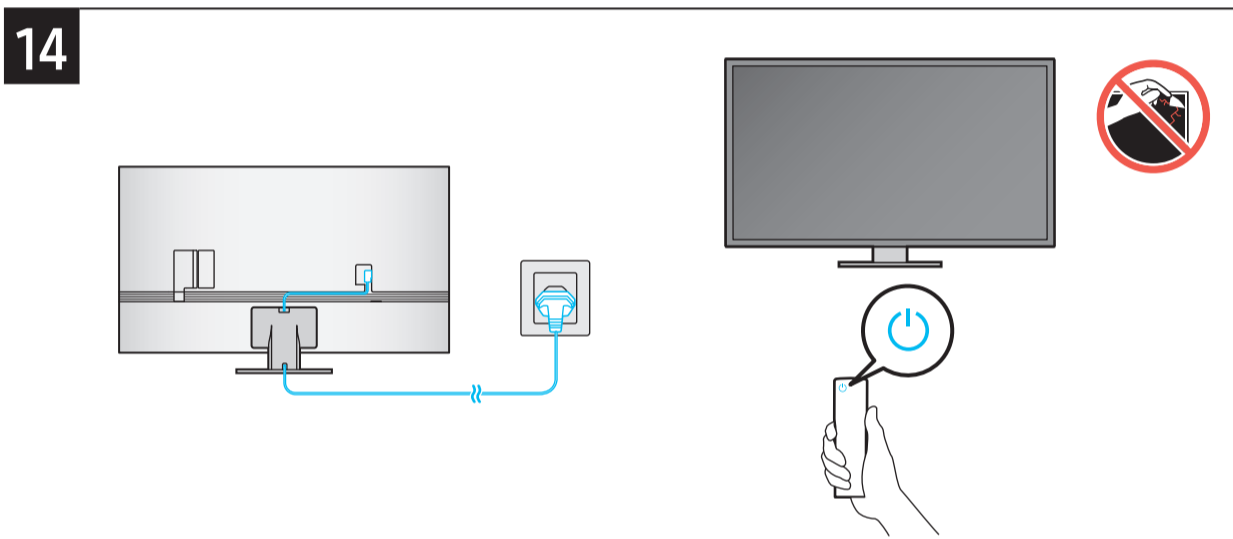

USB	USB ↔	OPTICAL	
ARC	HDMI (eARC)	LAN	
HDMI		ANTENNA	

	A	B	C	D	E	F	G	H
98QN9*D	86.0 inches (2185.1 mm)	49.2 inches (1249.3 mm)	1.2 inches (31.1 mm)	51.4 inches (1305.9 mm)	14.4 inches (364.9 mm)	97.5 inches (247 cm)	135.4 lbs (61.4 kg)	155.6 lbs (70.6 kg)
98QND9*	(2185.1 mm)	(1249.3 mm)	(31.1 mm)	(1305.9 mm)	(364.9 mm)	(247 cm)	(61.4 kg)	(70.6 kg)
	(218.51 cm)	(124.93 cm)	(3.11 cm)	(130.59 cm)	(36.49 cm)	(247 cm)	(61.4 kr)	(70.6 kr)