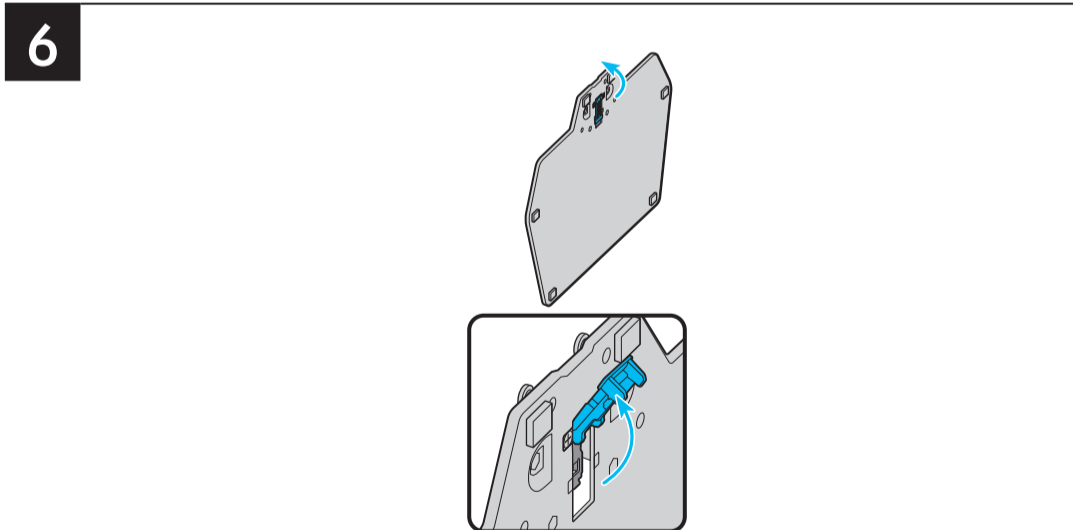

USB	USB ↔	OPTICAL	
ARC	HDMI (eARC)	LAN	
HDMI		ANTENNA	

	A	B	C	D	E	F	G	H
98QN9*D	86.0 inches (2185.1 mm)	49.2 inches (1249.3 mm)	1.2 inches (31.1 mm)	51.4 inches (1305.9 mm)	14.4 inches (364.9 mm)	97.5 inches (247 cm)	135.4 lbs (61.4 kg)	155.6 lbs (70.6 kg)
98QND9*	(2185.1 mm)	(1249.3 mm)	(31.1 mm)	(1305.9 mm)	(364.9 mm)	(247 cm)	(61.4 kg)	(70.6 kg)
	(218.51 cm)	(124.93 cm)	(3.11 cm)	(130.59 cm)	(36.49 cm)	(247 cm)	(61.4 kr)	(70.6 kr)